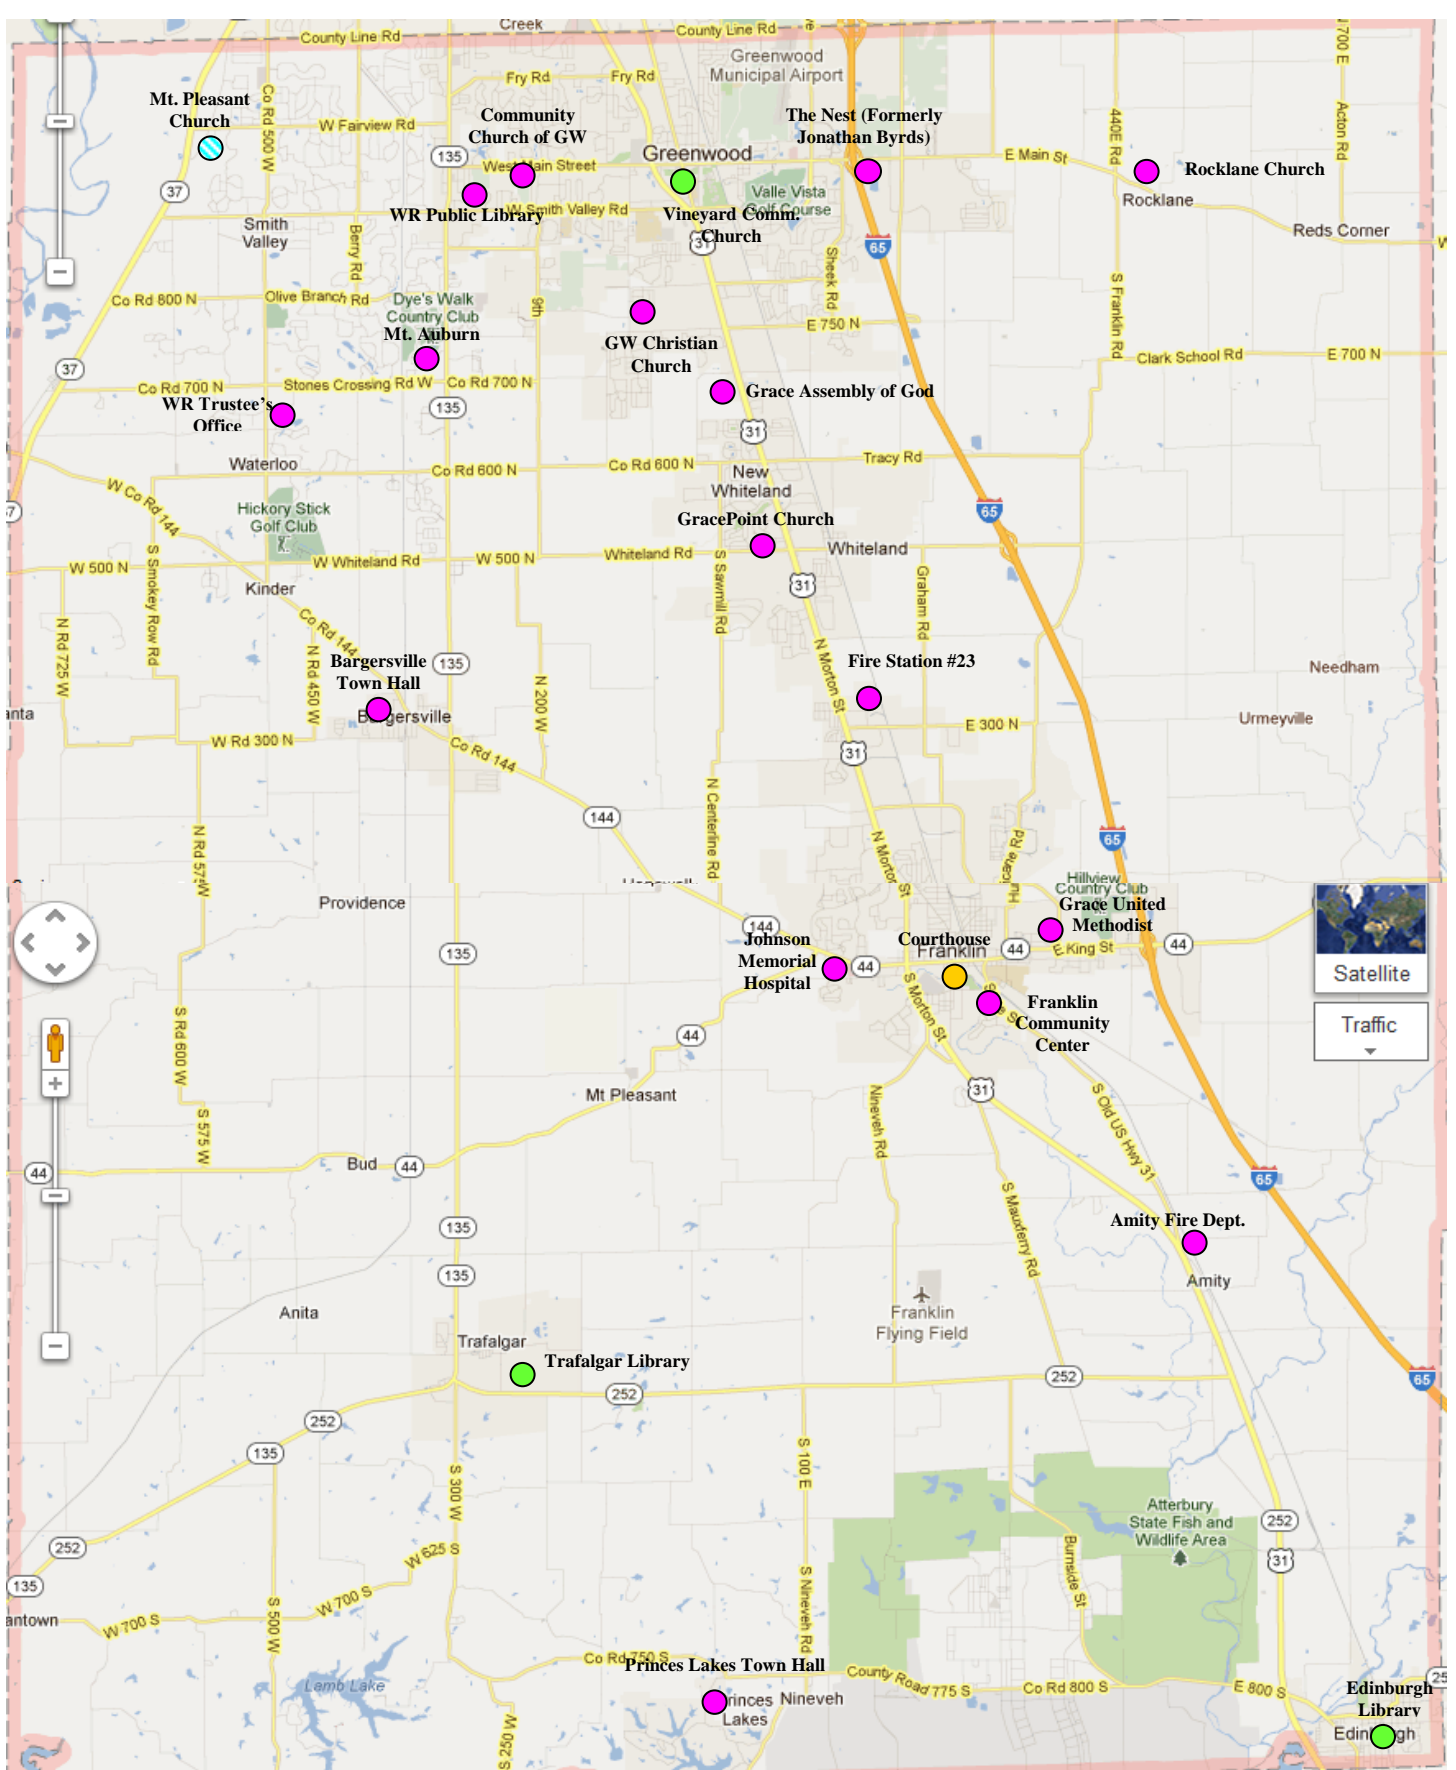

= Vote Centers

= Courthouse

= Vote Centers/Satellite Centers open the
= Thurs/Friday before the Election along with the
2 Saturday's prior to the Election & Election Day

= Vote center will be open Thurs/Fri before
= Election Day & the 2nd Saturday (May 5th)
prior to Election Day