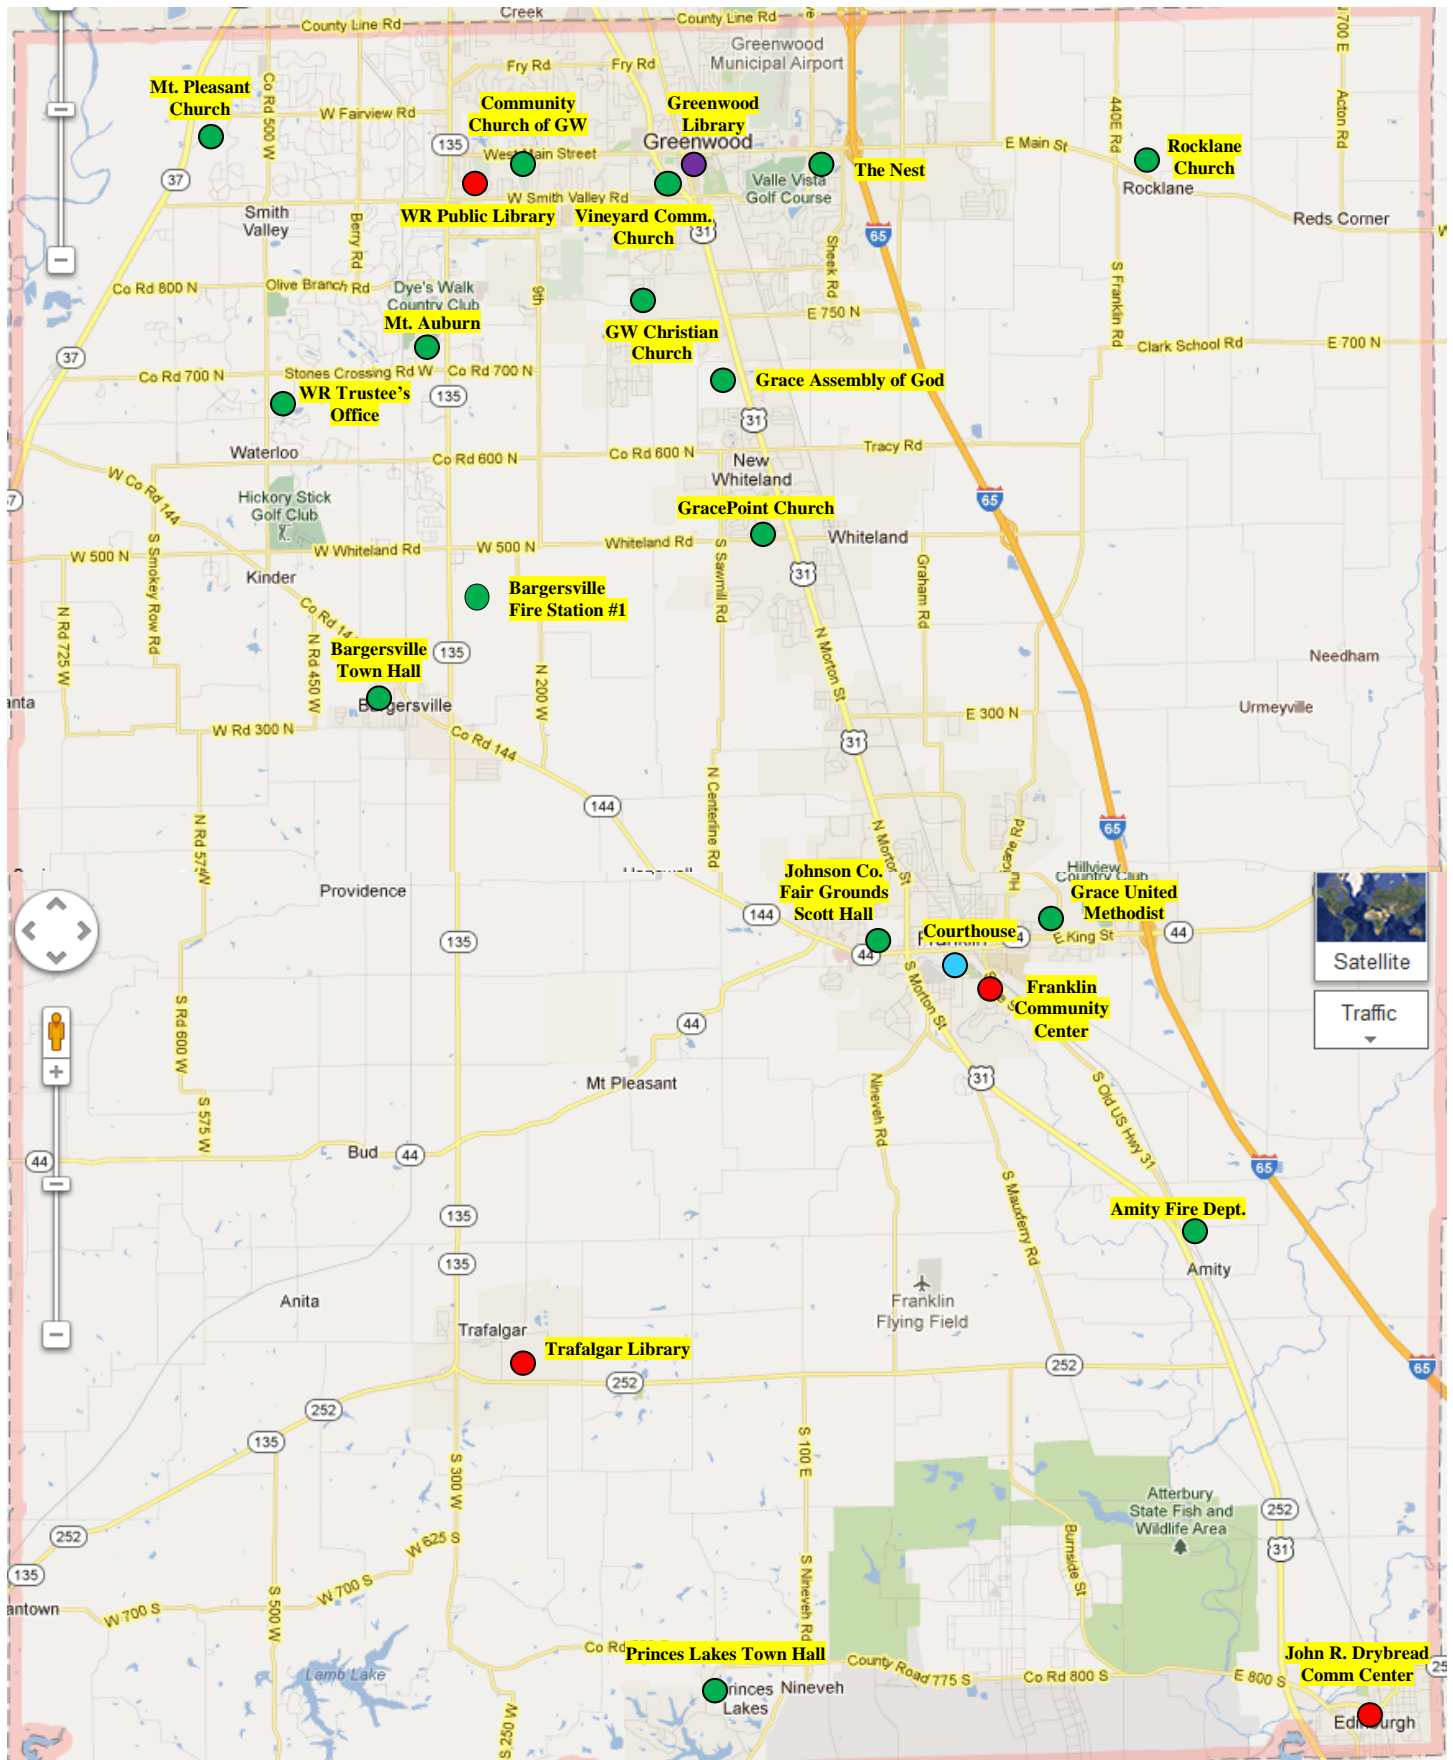

= Vote Centers Election Day Only

= Courthouse

= Vote Center/Satellite Center open the week before & The two Saturdays prior to Election Day

= Vote Centers/Satellite Centers open the week & a ½ before the Election along with the 2 Saturday's prior to Election Day